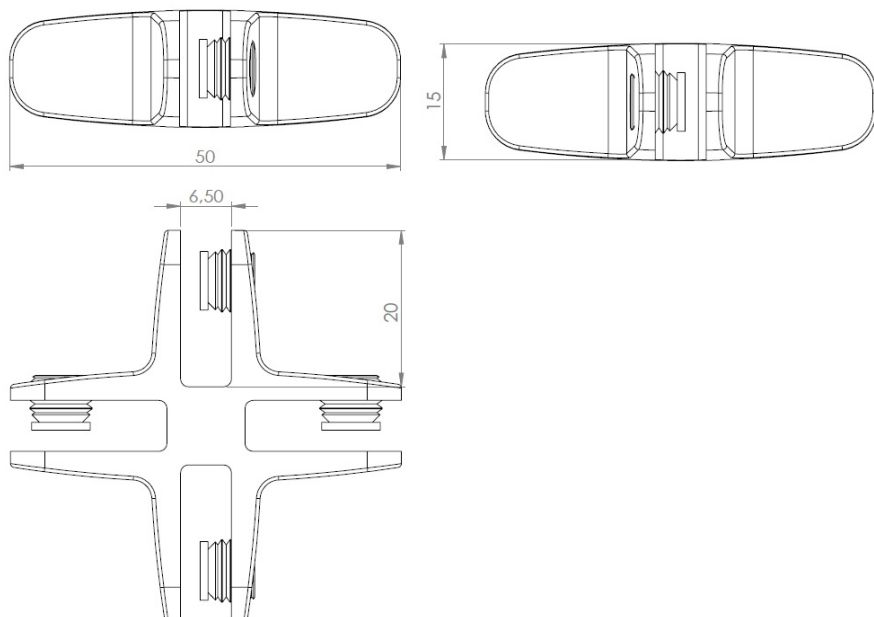

# PRODUCT SHEET

**Description:**

Glass connector "Passion" 4-way,90DG,CPL,W/Metal Screws W/Soft Tip, f/Glass Thickness 4-6mm

**Item number:**

22.10.125-0

Units	Box	Carton	HS Code	Barcode
Pcs.	12	120	8302420090	 5704866109048